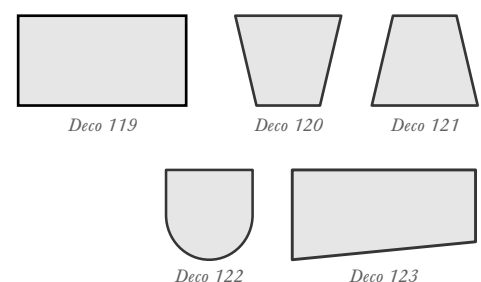

BAFFLES PATTERNS