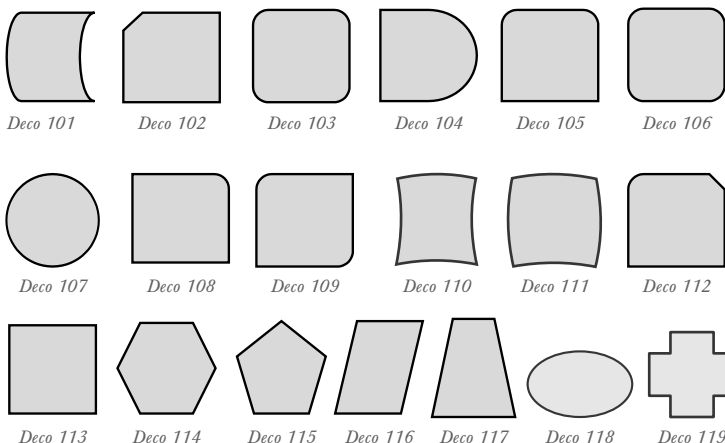

CLOUDS PATTERNS